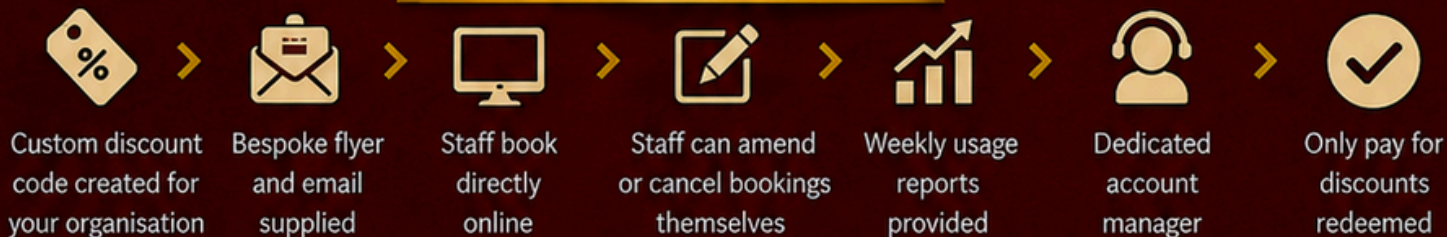

HOW IT WORKS

GET IN TOUCH

info@santaexperience.ie | santaexperience.ie